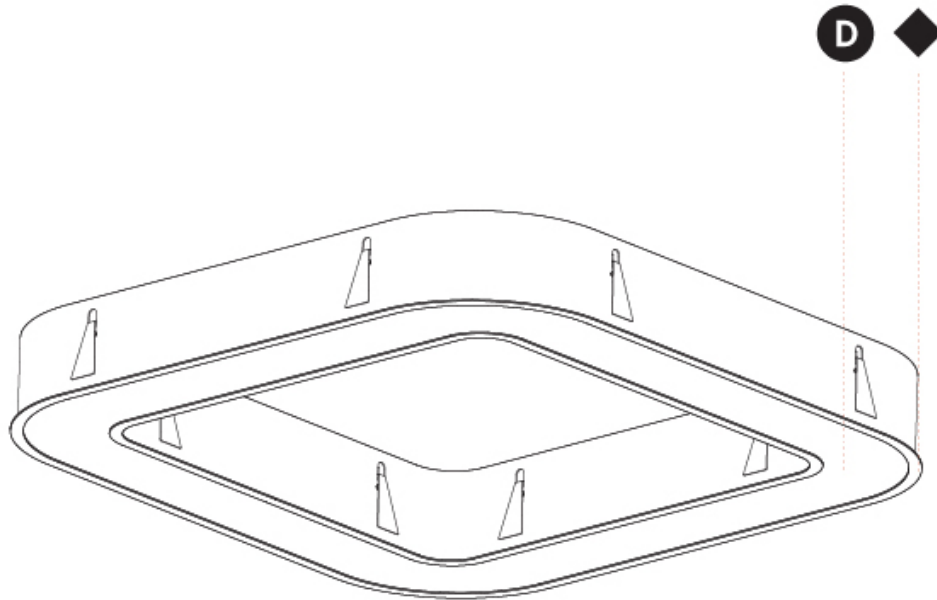

GLORIOUS QUANTUM SURFACE

A32953-

PROJECT	_____
TYPE	_____
SPECIFIER	_____
QUANTITY	_____
DATE	_____

A