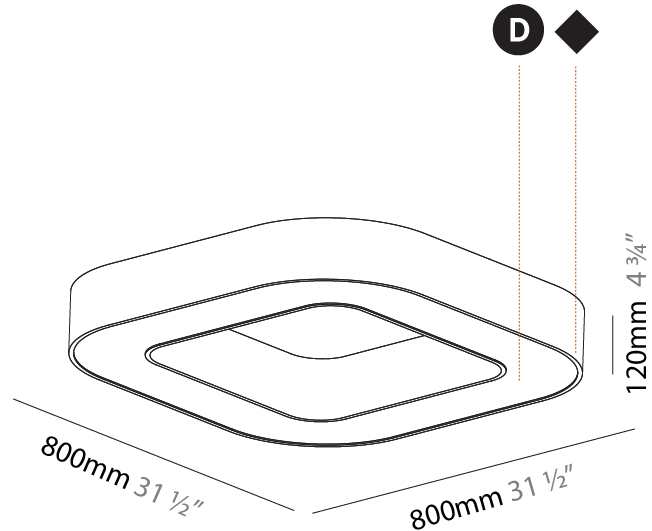

GENERAL

Series: Glorious
Subseries: Glorious Quantum
Brand: Prolicht
Division: Architectural
Mounting Type: Surface
Mounting Location: Ceiling
Subcategory: Ambient

PHYSICAL

Shape: Square
Length (mm): 800
Length (in): 31 1/2
Width (mm): 800
Width (in): 31 1/2
Height (mm): 120
Height (in): 4 3/4
Light Distribution: Direct
Weight (kg): 9.04
Weight (lbs): 19.92
Diffuser: [PMMA - Opal or Micro-Prism](#)
Fixture Finish: [SSR / BKV / CWI / CRY / HAB / LAG / UFT / ITA / RUA / RUR / MIC / FTG / MYG / TWT / LOD / PUS / FRO / FUP / KIA / POP / BLS / SPG / MEY / GOH / GUM / CHC / COM / ABZ / JAG / OBR / MOS / ROR](#)
Fixture Material: Aluminum

ELECTRICAL

Lamp Type: LED (Zhaga Standard)
Input Wattage (W): 40
Total Output Wattage (W): 32 / 25.6 (3500K)
Dimming: [Non-Dimming / Phase Dimming (120Vac only) / 0-10V Dimming](#)
Driver Included: Yes
Driver Location: Integrated
Driver Type: Constant Current - 120 / 277Vac
Driver Class: Class 2
Input Voltage (V): 120 - 277
Constant Current (MA): 350 / 800 (3500K)

LED

[Color Temperature (°K): 3000 / 3500 / 4000](#)
Max. Delivered Lumen (lm): 3690 / 3822 / 3900
CRI: >80 CRI
Efficiency (%): 65
Lamp Life (hrs): 50000

OPTICAL

RATINGS AND CERTIFICATIONS

Certified By: Certified for North American Standards
IP rating: IP20